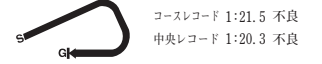

Table listing race participants (number, name, sex/age, weight, jockey, trainer, odds) for race 34104. Includes entries like 7-12 ワンダーイチョウ and 5-7 ドンカボノ.

Table showing race results and prize money (売得金, 払戻金) for race 34104. Includes columns for single, multiple, and combined win/Place/Show odds.

Table showing detailed prize money breakdown (払戻金・給付金) for race 34104, listing amounts for various finishing positions.

Table showing ticket sales statistics (票数) for race 34104, including counts for single, multiple, and combined tickets.

Table showing race time information (ハロント、通過タイム、コーナー通過順位) for race 34104.

Table showing race introduction (勝馬の紹介) and official commentary for race 34104.